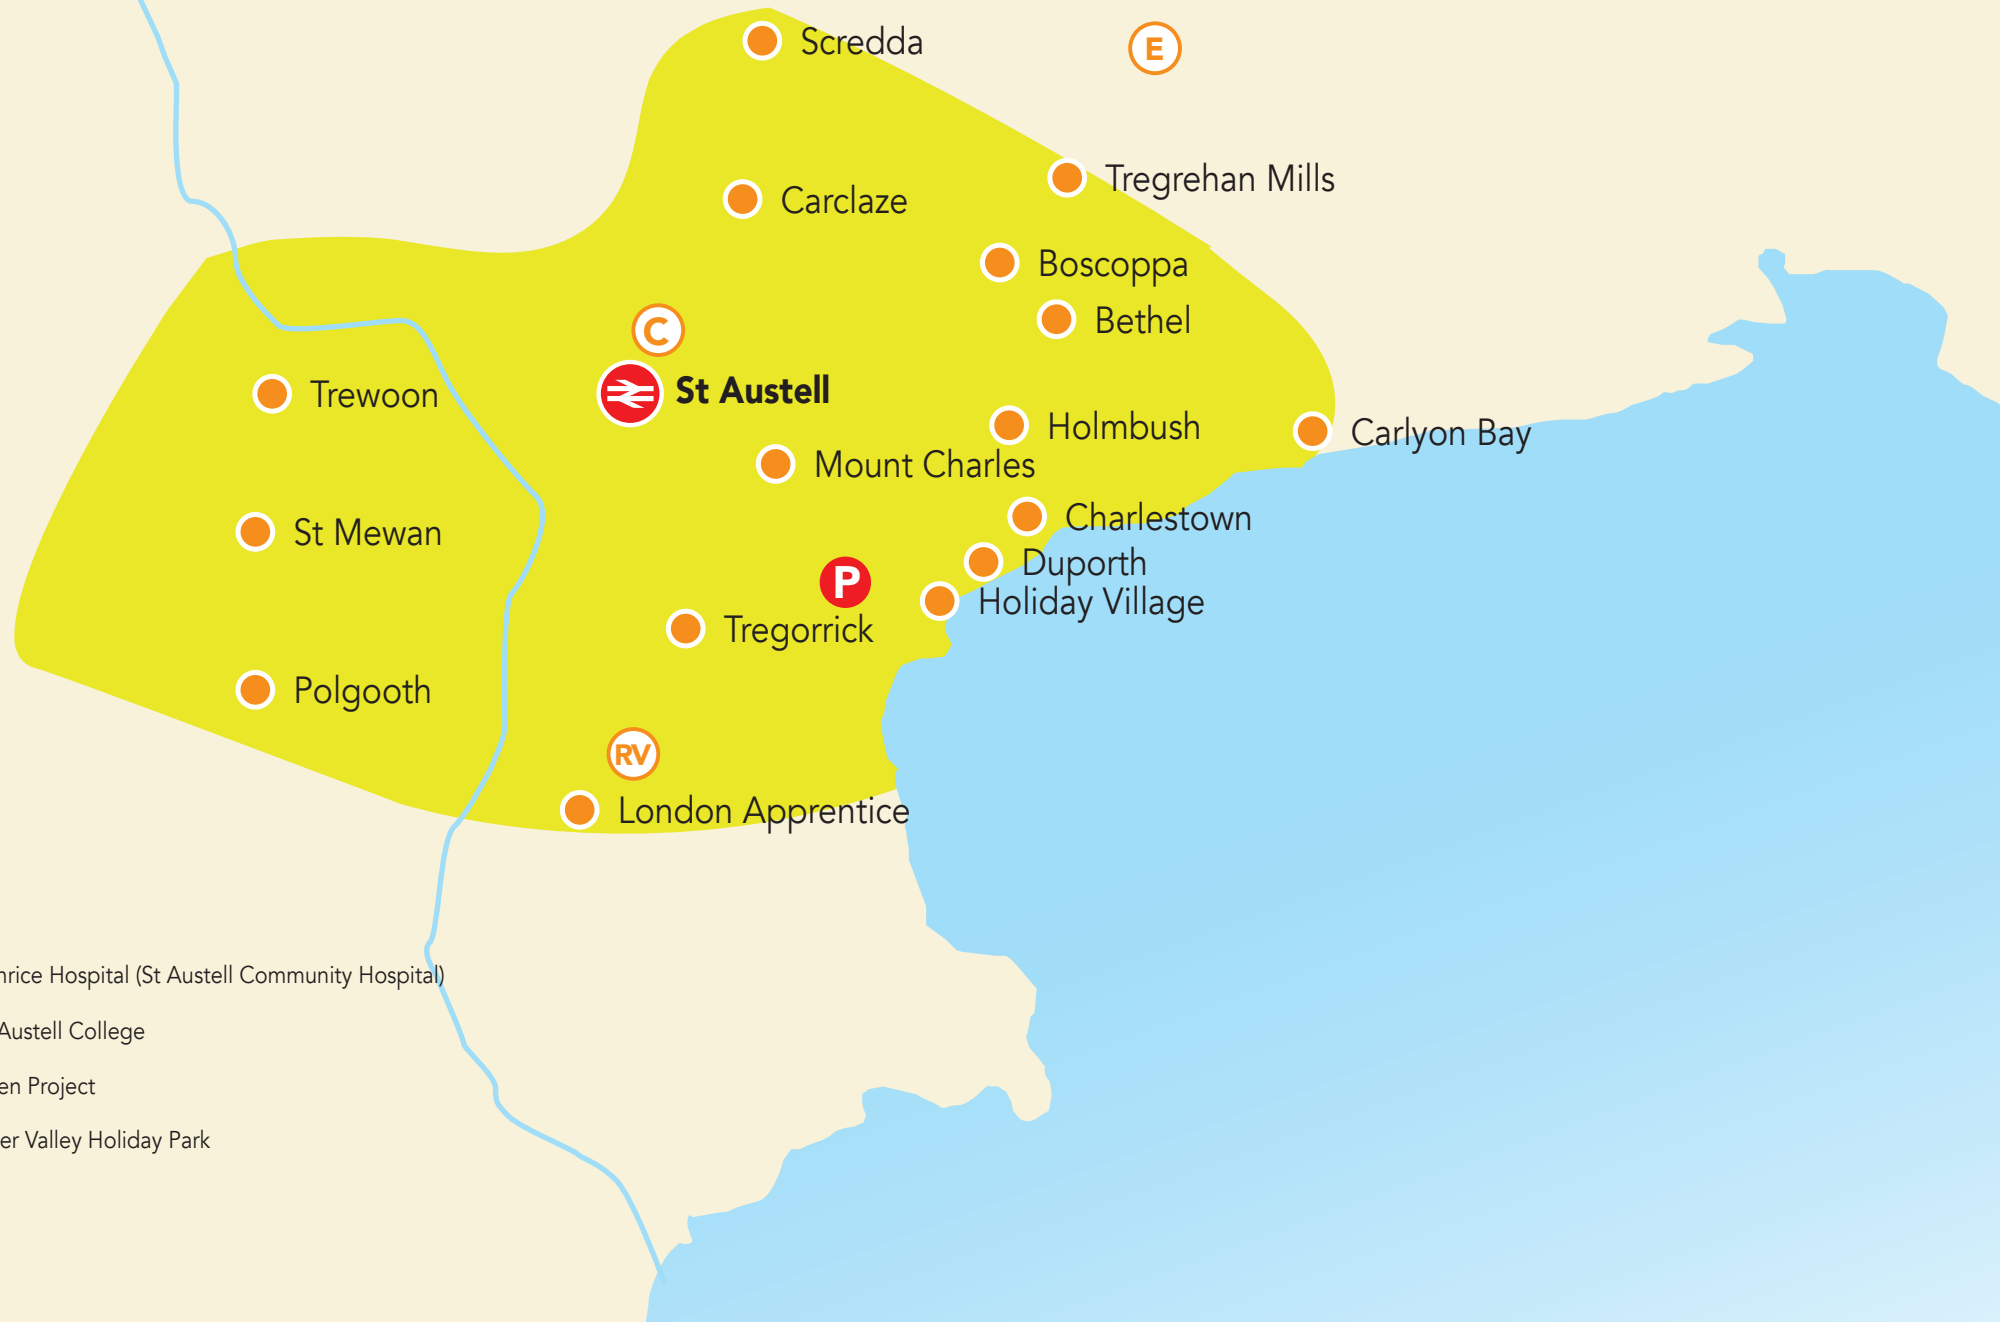

in St Austell

P Penrice Hospital (St Austell Community Hospital)

C St Austell College

E Eden Project

RV River Valley Holiday Park